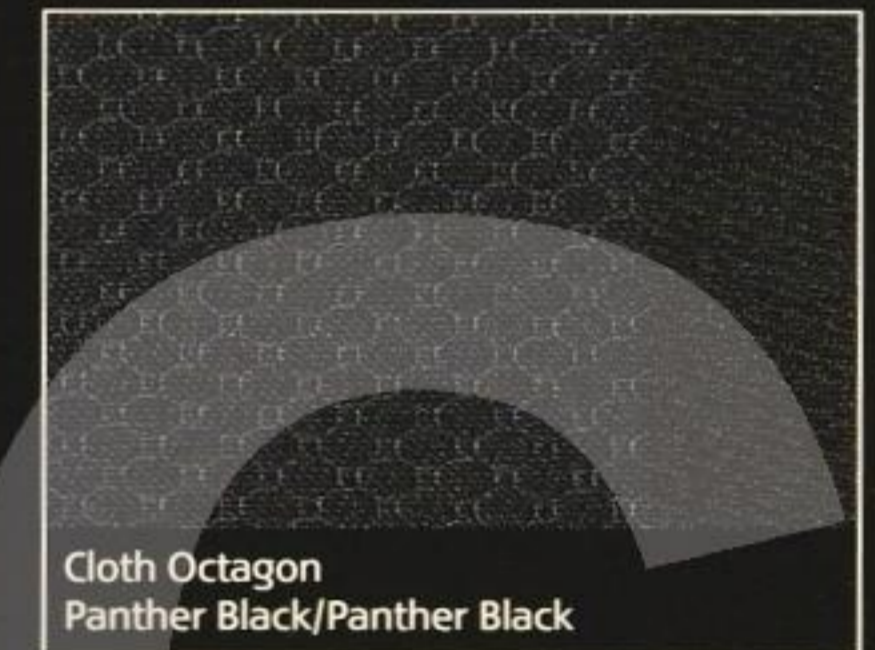

UPHOLSTERY. MINI AND MINI CABRIO/CONVERTIBLE.

STANDARD SEAT.

UPHOLSTERY.

Whether the customer opts for cloth, leather or a combination of the two, all the materials used in the MINI and MINI Cabrio/Convertible are produced to the highest standards of quality and workmanship. The possibilities for personalising the interior of a MINI with different colours are almost endless.

The colour combinations illustrated here refer to the middle panels of the seat and the corresponding side bolsters and headrests. Whatever your customers' tastes, there is sure to be a combination of colours and designs that's right for them.

UPHOLSTERY AVAILABLE FOR MINI (MODEL UPDATE) AND MINI CABRIO/CONVERTIBLE.

Cloth Dragon
Panther Black/Panther Black

Cloth Octagon
Panther Black/Panther Black

Cloth Octagon
Tartan Red/Panther Black

Cloth Space
Silver/Panther Black

Cloth/Leather Sunrise
Orange/Dark Blue

Leather Gravity
Dark Blue/Dark Blue

UPHOLSTERY EXCLUSIVE TO
MINI (MODEL UPDATE).

Cloth/Leather Satellite
Lapis Blue/Panther Black

Cloth/Leather Satellite
Panther Black/Panther Black