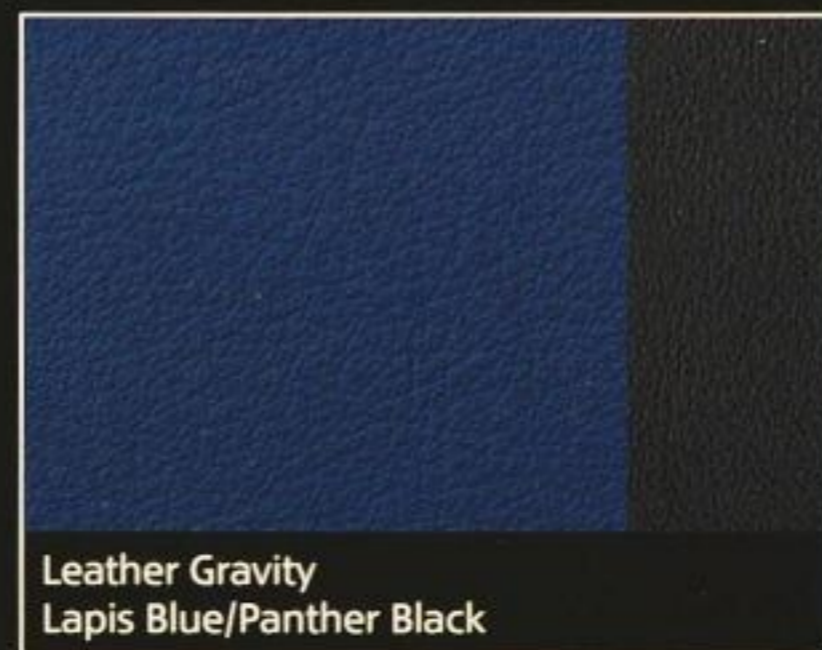

Cloth/Leather Satellite
Panther Black/Panther Black

Leather Gravity
Lapis Blue/Panther Black

SPORTS SEAT.