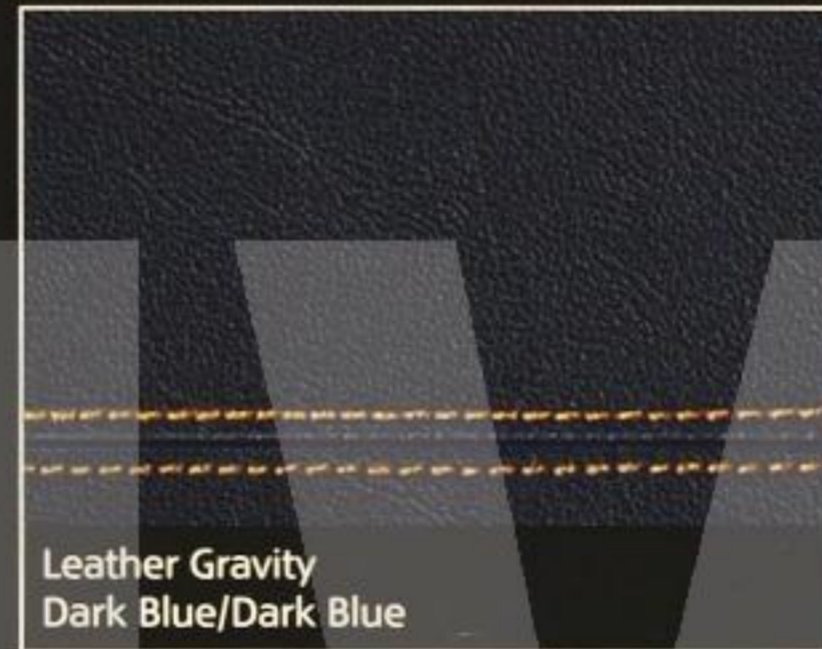

Cloth/Leather Octagon
Panther Black/Panther Black

Cloth/Leather Octagon
Tartan Red/Panther Black

Leather Soft
Cordoba Beige/Panther Black

Leather Gravity
Panther Black/Panther Black

UPHOLSTERY EXCLUSIVE TO
MINI CABRIO/CONVERTIBLE.

Cloth/Leather Sunrise
Orange/Dark Blue

Leather Gravity
Dark Blue/Dark Blue

UPHOLSTERY EXCLUSIVE TO
MINI (MODEL UPDATE).

Cloth/Leather Satellite
Lapis Blue/Panther Black

Cloth/Leather Satellite
Panther Black/Panther Black

Leather Profile
Panther Black/Panther Black

Leather Gravity
Lapis Blue/Panther Black

SPORTS SEAT.

BMW AG

© BMW AG, Munich/Germany.

Not to be reproduced, wholly or in part, without written permission of BMW AG, Munich.